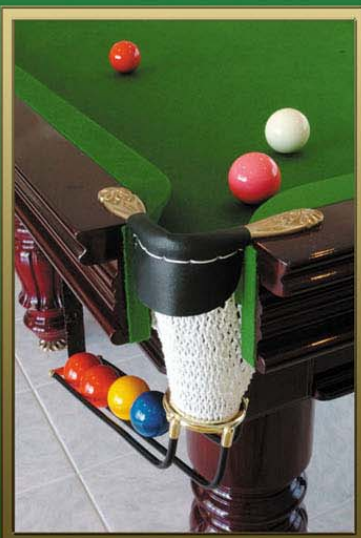

## PRESTIGE

Hardwood slides and blocks on the frame match the opulent design. The hidden drawer in the end of the table offers a practical, yet stylish solution for storage. The six turned and fluted legs complete this quality table.

### Materials

The hardwood construction is polished to a gloss or satin finish in a choice of eight stain colours. Strachan English Wool cloth in a choice of four standard colours (English Green, Spruce, Burgundy and Blue) other colours may be ordered on request.

**Surface** - Italian slate 20mm (3/4")

**Leg Style** - Turned legs 180mm (7") diameter with vertical flutes.

**Pocket Type** - Brass brackets, Empire rails in green or black, hand-stitched leather pockets in either black or brown.