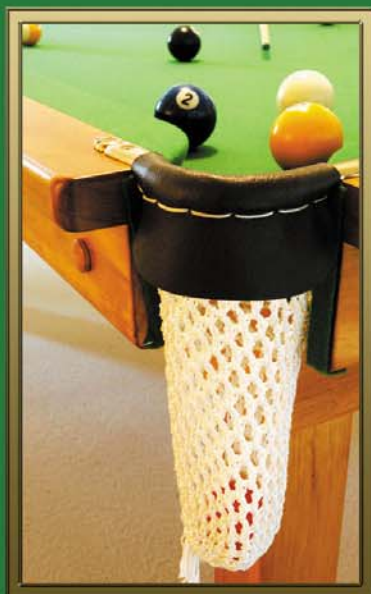

## LORIKEET

Pine rails 70mm (2' 3/4") in width on a pine frame enhance both appearance and playing comfort.

### Materials

The pine construction is polished to a gloss or satin finish in a choice of eight stain colours. Strachan English Wool cloth in a choice of four standard colours (English Green, Spruce, Burgundy and Blue) other colours may be ordered on request.

**Surface** - Italian slate 20mm (3/4")

**Leg Style** - Square legs 100mm (4").

**Pocket Type** - Brass brackets, drop pockets, hand-stitched leather pockets in either black or brown.

**Feet** - Adjustable